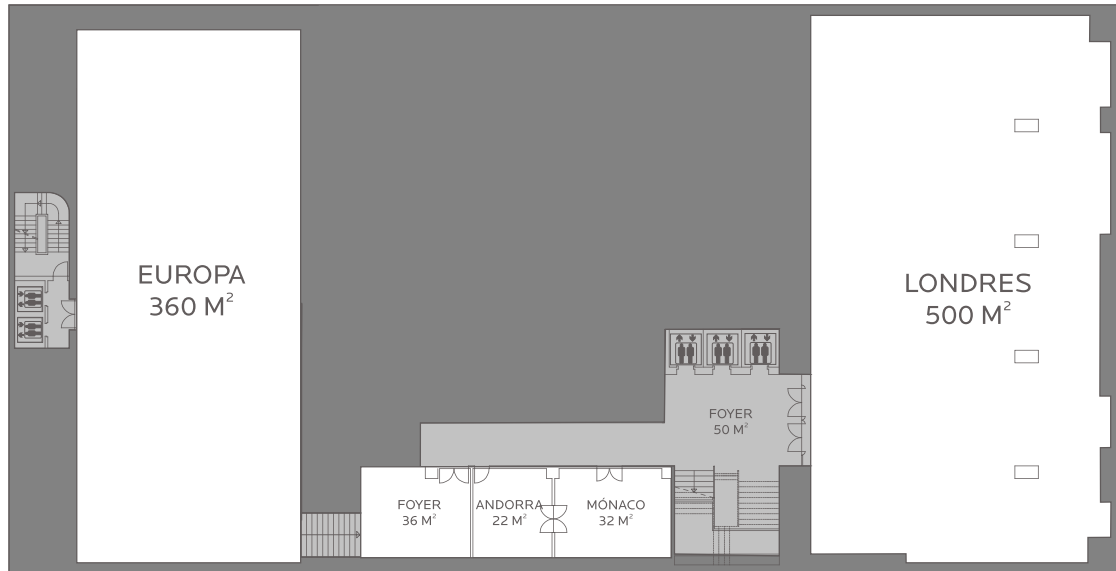

Floor -1:

- Room Europa (plenary sessions)

PISO / FLOOR -1

Floor 1:

- Rooms Roma I/II and Milão I/II (parallel sessions, workshops, tutorials and meetings)
- Foyer + Galeria Barata Salgueiro (Poster & Demo Sessions, Coffee-Breaks, Receptions)

PISO / FLOOR 1

Rooms in other floors

- Registration desk (main lobby): ground floor
- Lunchroom (Rio de Janeiro Restaurant): 2nd floor
- Room Madrid (OMEC Workshop): 12th floor
- Room Porto (RRSA Workshop): 13th floor (access using 12th floor elevator)
- Room Bruxelas (Tutorials B & D): ground floor